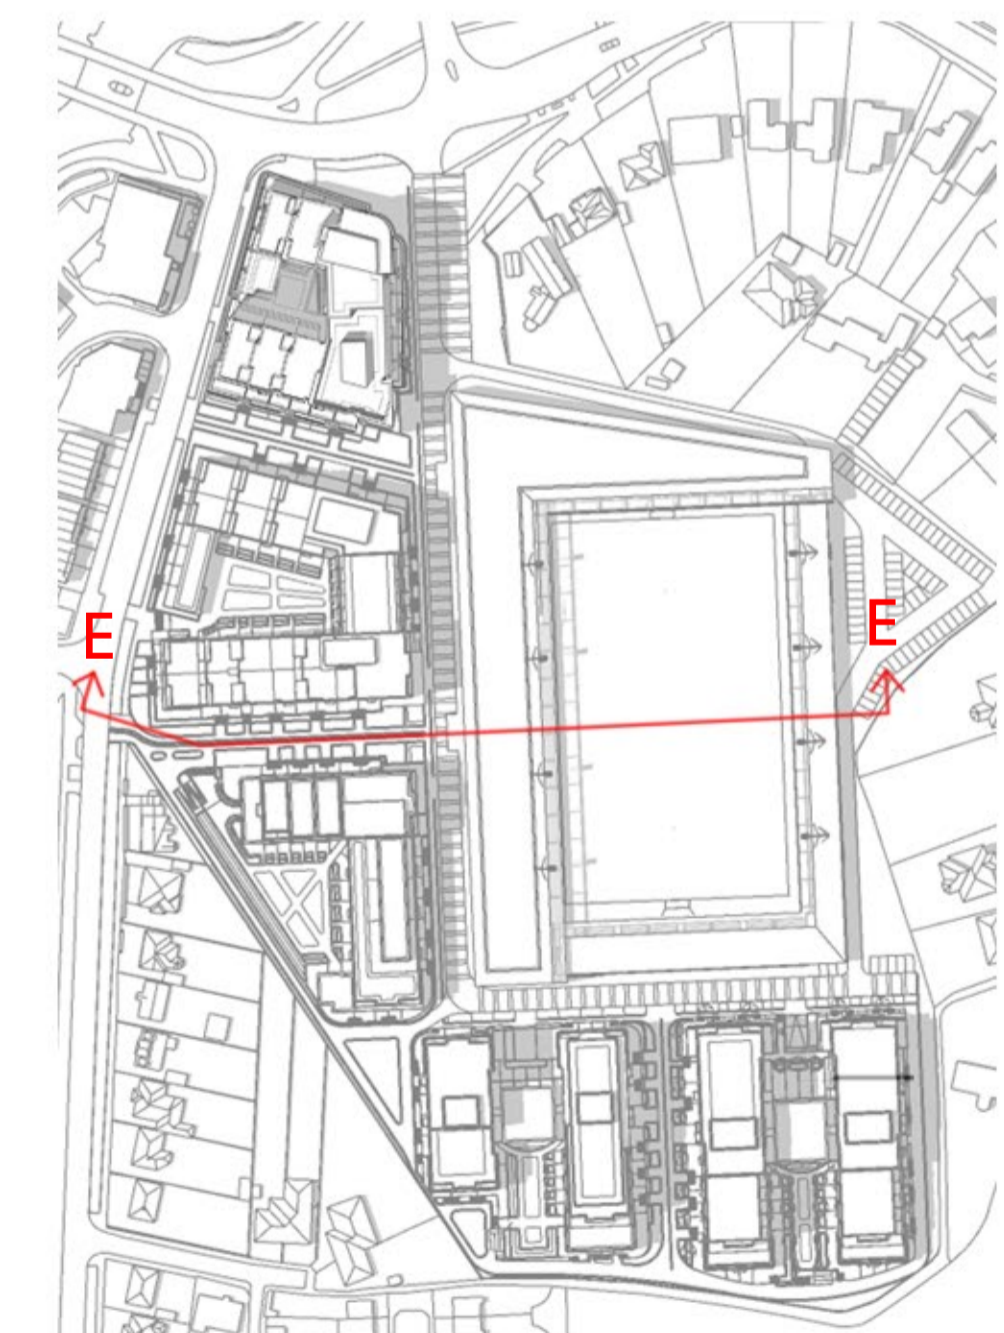

ELEVATION EE - PLAYING FIELDS

0 10 20m 40m
SCALE @ 1:500

KEY